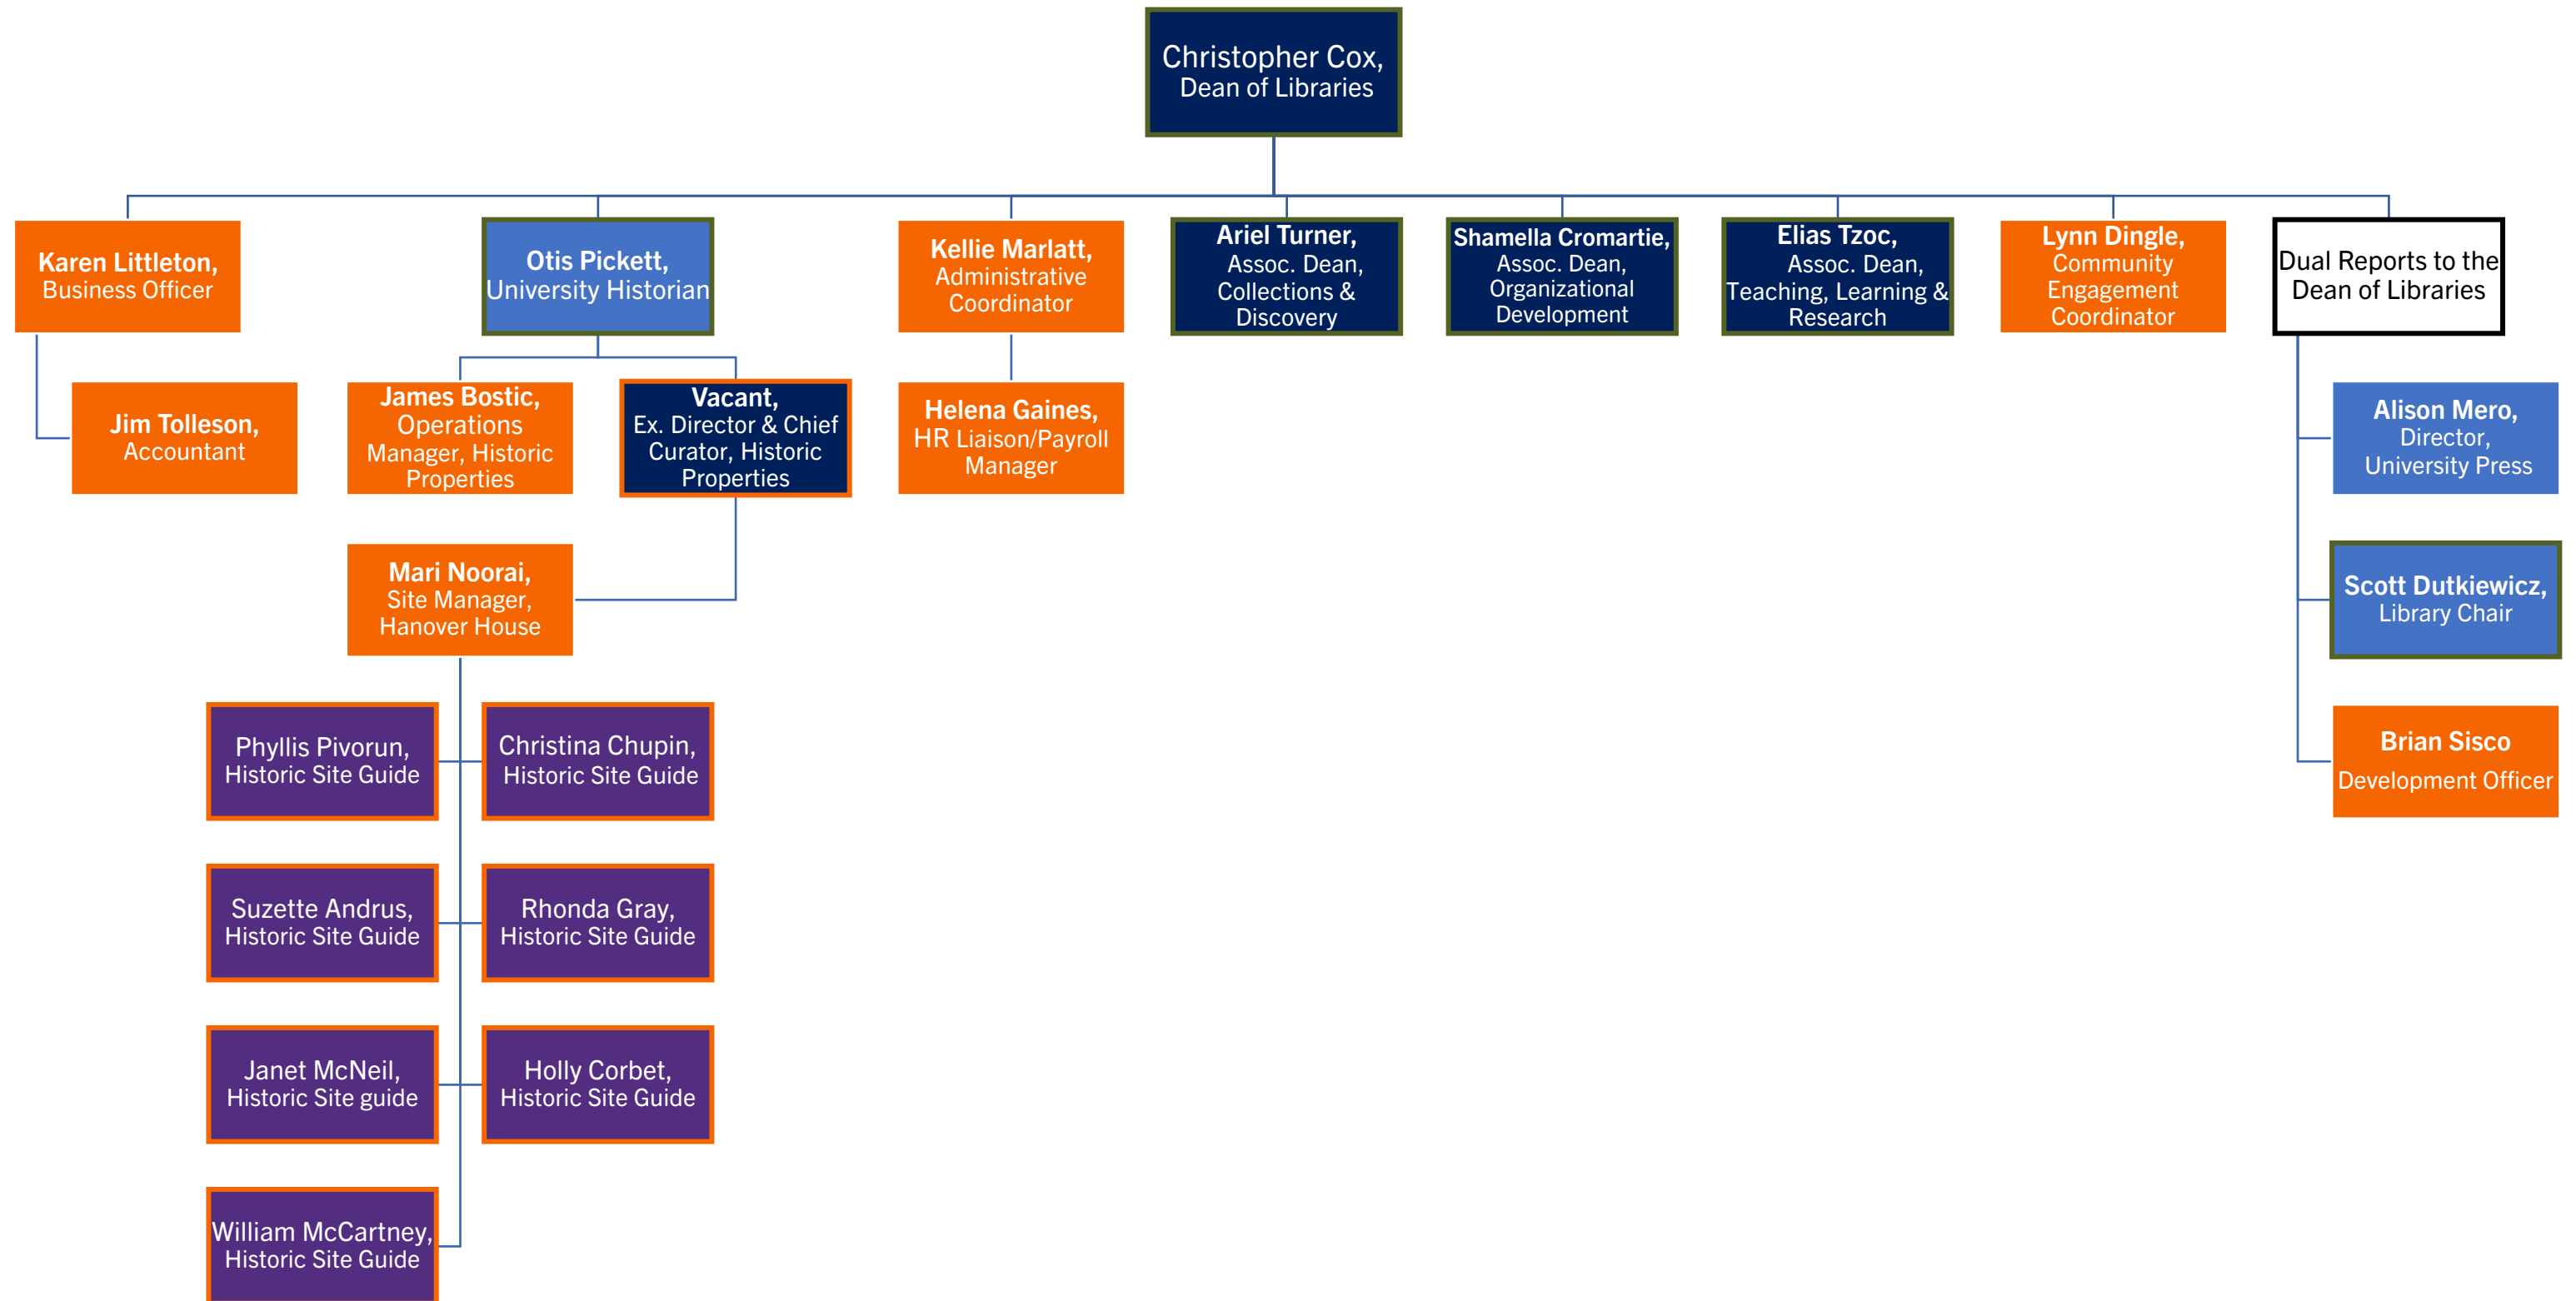

LIBRARIES

***Clemson University Libraries
Organization Charts***

Updated 2/6/24

Legend

Administrative Faculty

Department Head/Director

Faculty

FTE Staff

Part-Time and/or Time-Limited Appointments (border color indicates classification)

Vacant (border color indicates classification)

* Current Search

Elias Tzoc,
Associate Dean,
Teaching, Learning &
Research