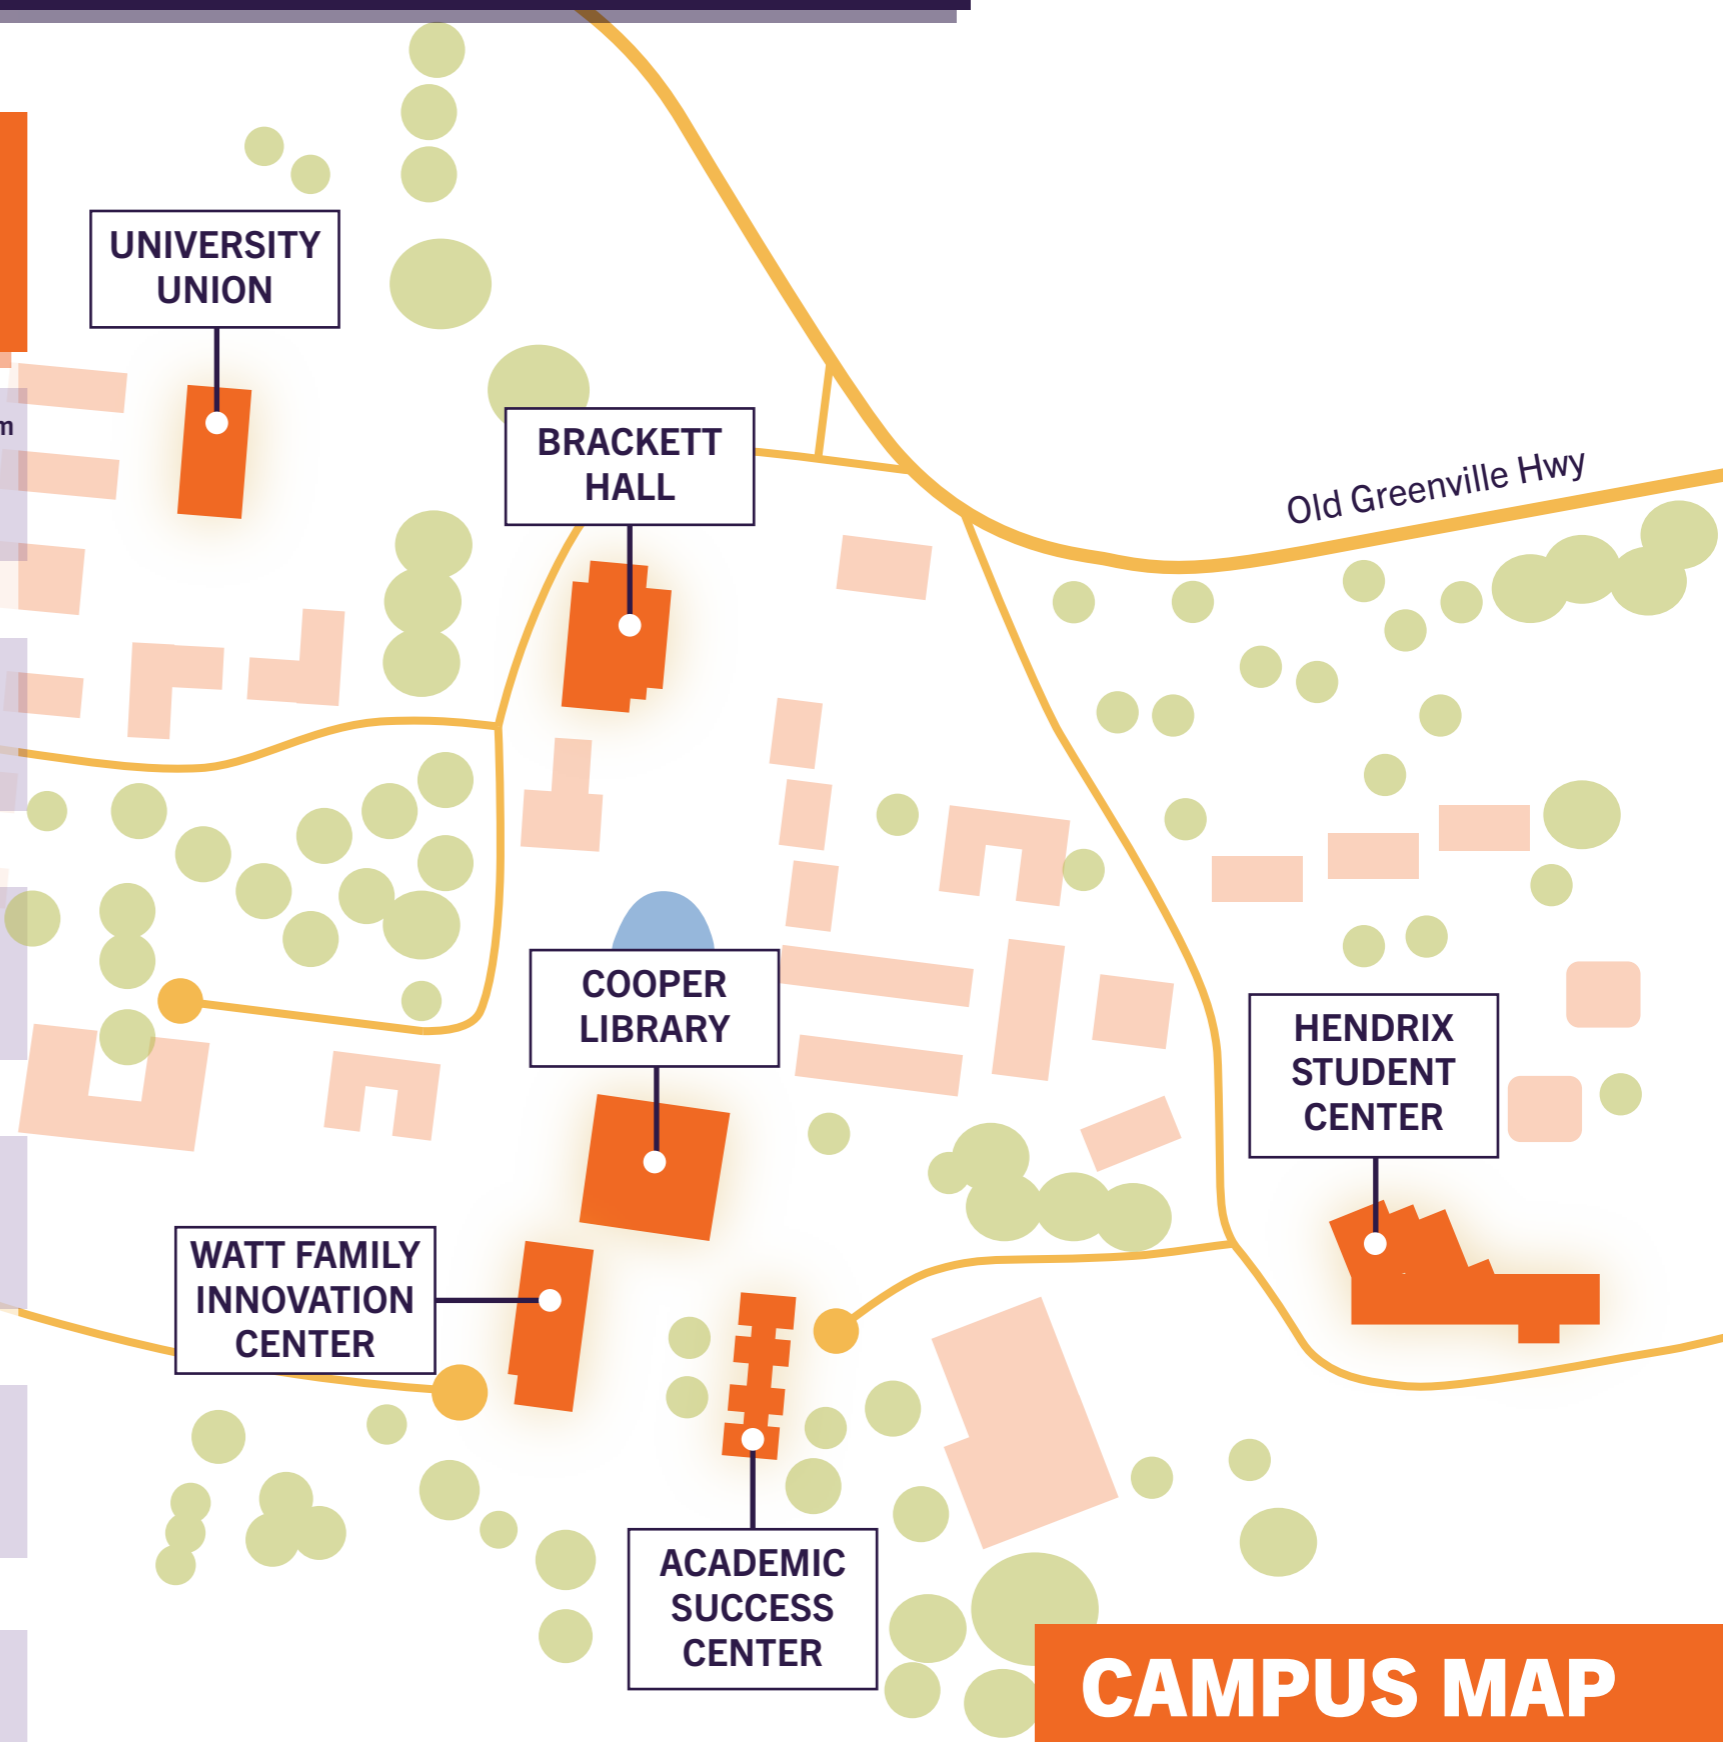

# CAMPUS STUDY SPACES

FALL 2020

| Building                      | Available Seats | Hours  |
|-------------------------------|-----------------|--|
| Academic Success Center       | 131             | Mon-Thu: 7:30am-11:45pm<br>Fri: 7:30am-4:30pm<br>Sat: CLOSED<br>Sun: 12pm-11:45pm                            |
| Brackett Hall                 | 35              | Mon: 9:05am-7:40pm<br>Tue: 9:30am-8:25pm<br>Wed: 8:00am-7:40pm<br>Thu: 11:00am-6:15pm<br>Fri: 10:00am-2:15pm |
| Cooper Library                | 600             | Mon-Thu: 7:30am-10pm<br>Fri: 7:30am-6pm<br>Sat: 10am-6pm<br>Sun: 1pm-10pm                                    |
| Hendrix Student Center        | 55              | Mon-Fri: 7am-11pm<br>Sat-Sun: 11am-11pm  |
| University Union              | 42              | Mon-Fri: 7am-10pm<br>Sat-Sun: TBA  |
| Watt Family Innovation Center | 296             | Mon-Thu: 7:30am-10pm<br>Fri: 7:30am-6pm<br>Sat-Sun: CLOSED   |

**CAMPUS MAP**